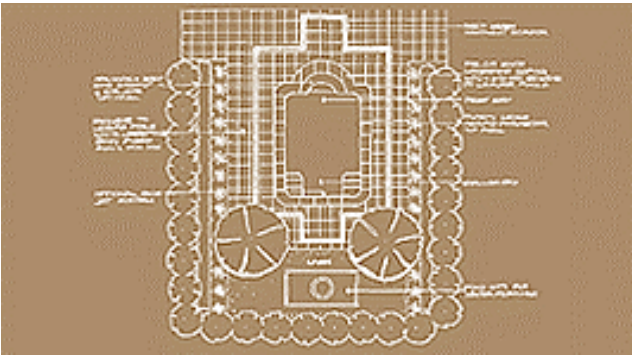

## Courtyard Roman Style™

	Length	Width	Deep End	Shallow End	Gallons
Courtyard Roman	19'	12'	5' 1"	4'	6,800

This Roman style pool is ideal for small areas where space is at a premium. But just because its small doesn't mean that it doesn't pack in a heap of features.