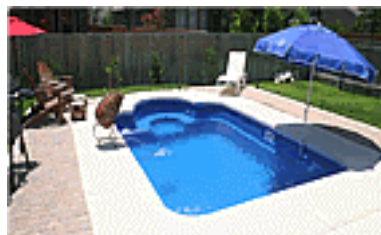

- Imagine – Just cooling off and relaxing in the spa while waiting your turn at the swim jets. Alternatively, if all the bells and whistles don't appeal to you then you can still have a small elegant formal pool that doesn't take up your whole backyard and still looks great and cools you off on those hot days.

- Leisure Pools narrow coping design maximize the space inside the pool and Leisure Pools convenience ledge adds to the safety of children in the pool enabling them to get a foothold anywhere around the pool.

**Courtyard Roman  
Australian Blue**

**Courtyard Roman  
Queensland Blue**

**Courtyard Roman  
Queensland Blue**

**Courtyard Roman  
Great Barrier Reef Blue**

**Courtyard Roman  
Australian Blue**

**19 Roman  
Australian Blue**