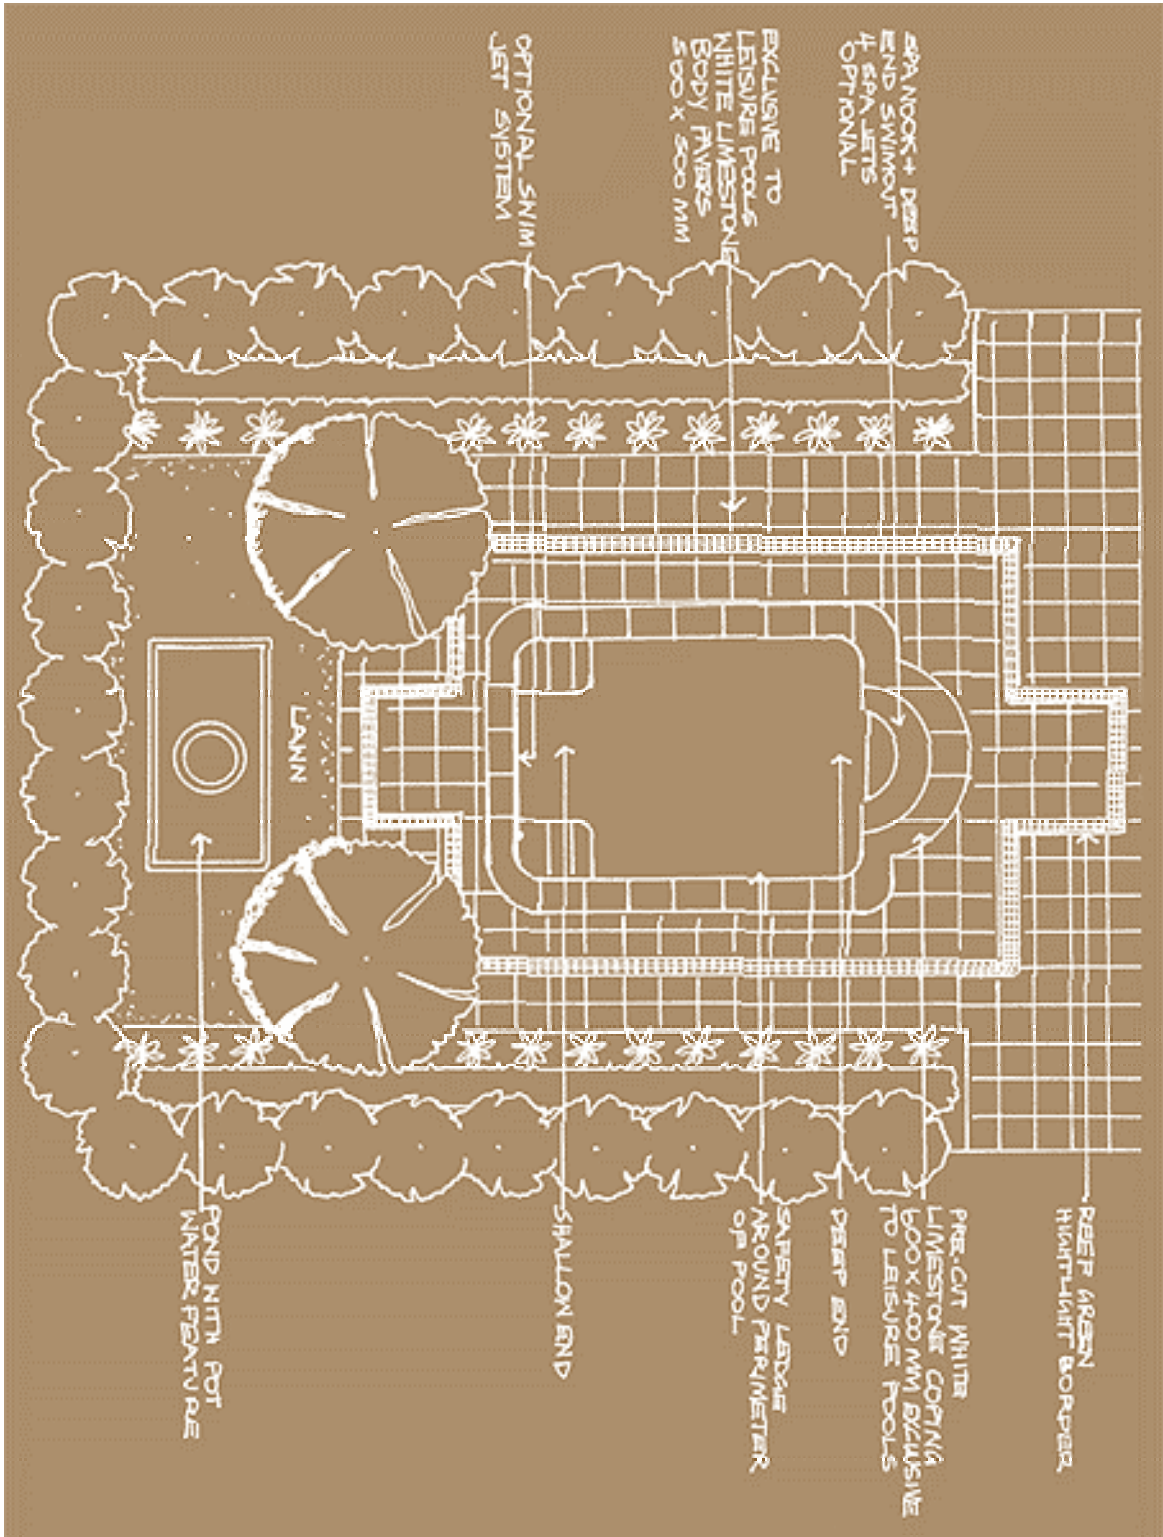

## Courtyard Roman Style™

	Length	Width	Deep End	Shallow End	Gallons
Courtyard Roman	19'	12'	5' 1"	4'	6,800

This Roman style pool is ideal for small areas where space is at a premium. But just because its small doesn't mean that it doesn't pack in a heap of features.

- Leisure Pools narrow coping design maximize the space inside the pool and Leisure Pools convenience ledge adds to the safety of children in the pool enabling them to get a foothold anywhere around the pool.

**Courtyard Roman  
Outback Blue**

Leisure Pools®

4202 Dividend Drive  
San Antonio, Tx 78219  
(210) 333-7477

www.leisurepoolsusa.com

© Copyrighted Leisure Pools 2007  
All Rights Reserved

Leisure Pools®  
 4202 Dividend Drive  
 San Antonio, Tx 78219  
 (210) 333-7477  
 www.leisurepoolsusa.com