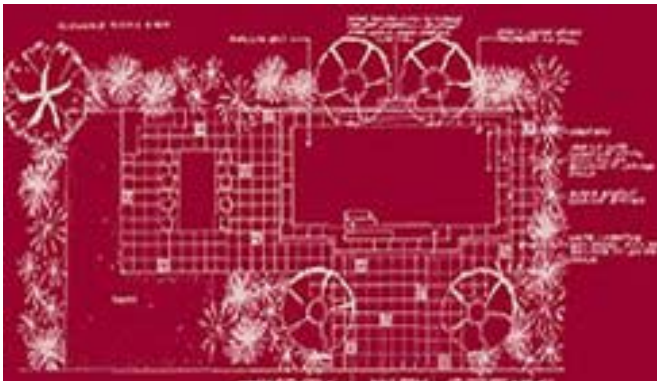

## Elegance Style™

“US Patent Pending Class 54”

	Length	Width	Deep End	Shallow End	Gallons
<b>Elegance 27</b>	27'	15'	5'3"	3'8"	11,700
<b>Elegance 30</b>	30'	15'	5'8"	3'8"	15,200
<b>Elegance 33</b>	33'	15'	5'11"	3'8"	17,400

The most modern stylish swimming pool on the market today. The Elegance features square corners to make it ideally suited to today's modern architectural building trends.

The square corners and crisp clean lines match perfectly with the latest paving and coping products to make landscaping the Elegance a pleasure.

Kerry Pain's pool design concepts include:

- Space - Too many pools have the dimensions but just don't have the space. The Elegance is designed to give you plenty of room for end to end swimming or playing games. The swimming corridor is completely unobstructed and even the copings are only four inches wide in order to maximize the space inside the pool.

**Elegance 30  
Outback Blue**

- Relax – The steps are conveniently placed on the side of the pool and combine with the spa seat area. You can have spa jets and aeration fitted for an enjoyable and relaxing spa. It's a great place to sit and relax while the kids are playing in the pool.