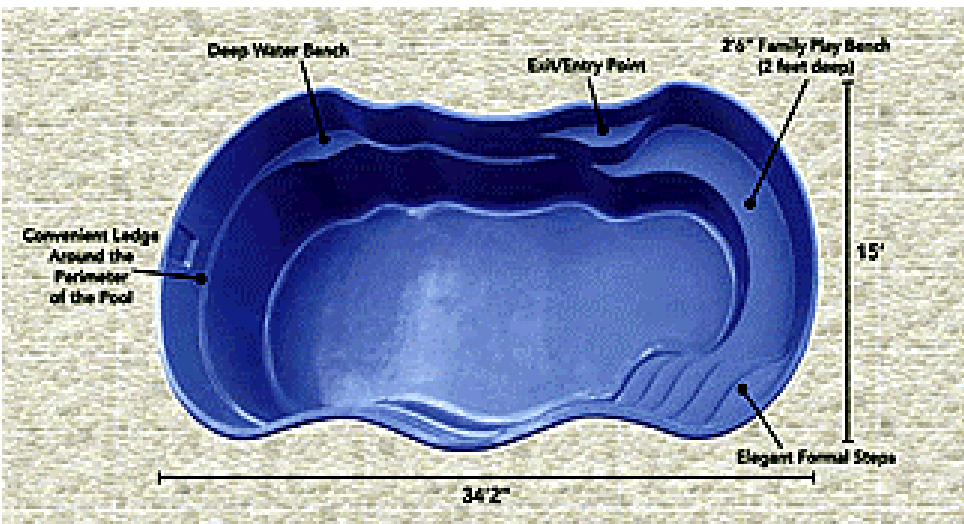

Leisure Pools®

SWIMMING IN QUALITY AND STYLE®

Riviera Style™

“US Patent Pending Class 54”

	Length	Width	Deep End	Shallow End	Gallons
Riviera 34	34' 2"	15'	5' 11"	3' 8"	16,100
Riviera 30	30'	15"	5' 8"	3' 8"	14,300

Leisure Pools proudly introduces the stunning Riviera Style pool. Available in 34 foot and 30 foot sizes the Riviera is not only classic and functional in design but it achieves a totally new look that will inspire your creative backyard dreams.

The stunning family play bench wraps around the shallow end providing ample adult seating and doubles as a kids play area. No other pool incorporates this leading innovation which sets the Riviera apart.

The Riviera's freeform design flows with gentle curves making the pool a delight to landscape around and transforming your backyard to a free flowing wonderland.

Available in any of the four Leisure Pools Aquaguard® colors the Riviera will add timeless beauty to your backyard.