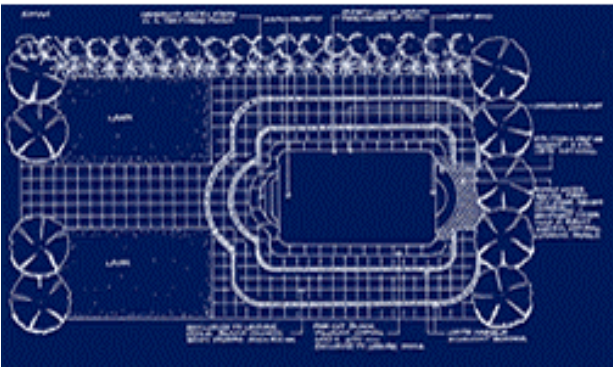

## Roman Style™

	Length	Width	Deep End	Shallow End	Gallons
<b>Roman 28</b>	28'	12'	5'4"	4'	12,000
<b>Roman 23</b>	23'	12'	5'1"	4'	8,400

The Leisure Pools Roman Style possesses a timeless elegance that will add grace to any setting. As simple, classical and pleasing to the eye today as it was in Ancient Rome, this pool's clever use of a rectangle and two semi-circles also provides unlimited possibilities for exciting landscaping concepts.

The Roman Style comes in three sizes to accommodate a range of uses and backyard sizes. It features broad entry steps at the shallow end with an optional spa seat and table at the deep end. Space inside the pool is maximized by the use of our unique narrow coping design.

- Formal – The geometric shape unlocks countless opportunities for exciting landscaping possibilities. The semi-circular ends feature steps at the shallow end of the pool and a spa seat area at the deep end.
- Mirror Reverse – You can place the Roman with the steps closest to your home or have the spa seat closer. Which ever way the pool faces it looks the same. If you add the optional spa jets and aeration and a table then you have a truly versatile and enjoyable pool.