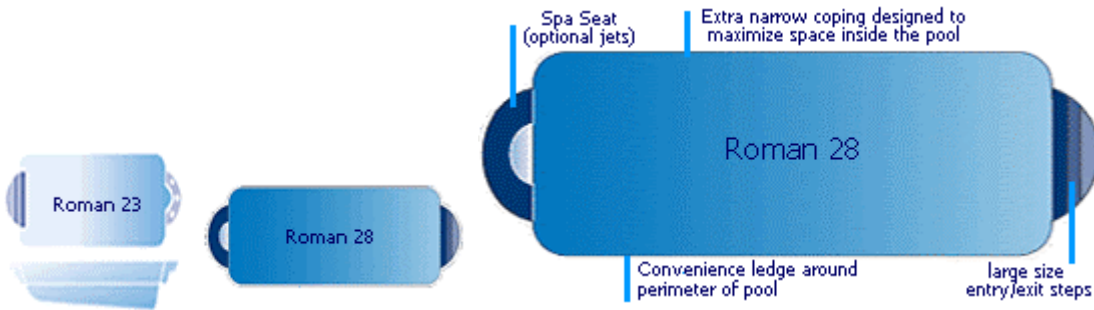

## Roman Style™

	Length	Width	Deep End	Shallow End	Gallons
<b>Roman 28</b>	28'	12'	5'4"	4'	12,000
<b>Roman 23</b>	23'	12'	5'1"	4'	8,400

The Leisure Pools Roman Style possesses a timeless elegance that will add grace to any setting. As simple, classical and pleasing to the eye today as it was in Ancient Rome, this pool's clever use of a rectangle and two semi-circles also provides unlimited possibilities for exciting landscaping concepts.

The Roman Style comes in three sizes to accommodate a range of uses and backyard sizes. It features broad entry steps at the shallow end with an optional spa seat and table at the deep end. Space inside the pool is maximized by the use of our unique narrow coping design.

- Formal – The geometric shape unlocks countless opportunities for exciting landscaping possibilities. The semi-circular ends feature steps at the shallow end of the pool and a spa seat area at the deep end.
- Mirror Reverse – You can place the Roman with the steps closest to your home or have the spa seat closer. Which ever way the pool faces it looks the same. If you add the optional spa jets and aeration and a table then you have a truly versatile and enjoyable pool.