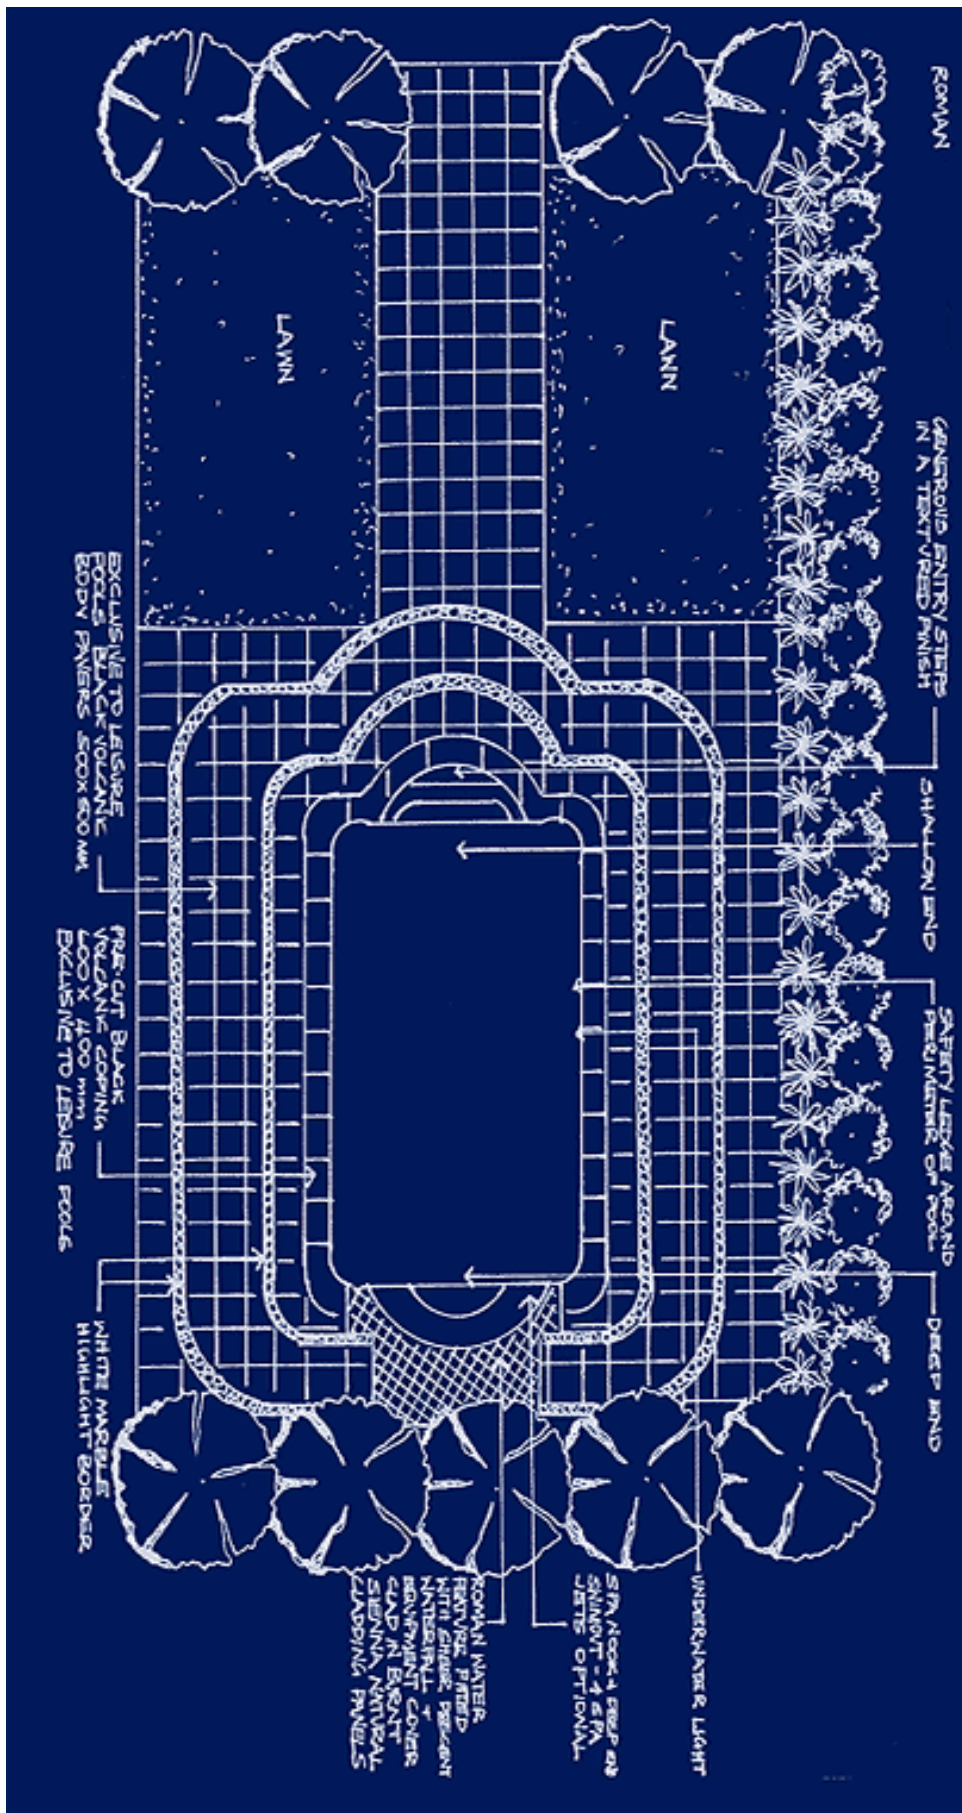

Roman 23
Australian Blue

Roman 23
Great Barrier Reef Blue

Roman 28
Outback Blue

Leisure Pools®
4202 Dividend Drive
San Antonio, Tx 78219
(210) 333-7477
www.leisurepoolsusa.com