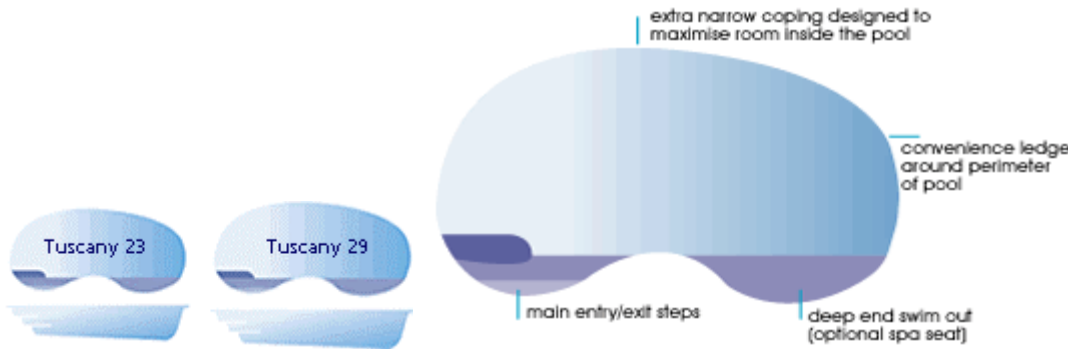

Leisure Pools®

SWIMMING IN QUALITY AND STYLE®

Tuscany Style™

	Length	Width	Deep End	Shallow End	Gallons
Tuscany 29	28' 10"	14'	5' 7"	4'	12,400
Tuscany 23	23'	11'6"	5' 3"	3' 9"	7,800

The Leisure Pools Tuscany Style is the ultimate in free-form design and a perfect for pool sites where a more conventional shape might not work.

With a classic kidney shape, the Tuscany will usually fit into difficult areas and particularly lends itself to informal landscaping with rock gardens, tropical plants and waterfalls.

The Tuscany 29 is ideal for most backyard settings. It features generous sized entry steps into the shallow end and a swim out at the deep end. Optional spa jets can be fitted to the swim out to create a refreshing spa nook. As with the entire Leisure Pools range, narrow copings maximizes the space inside the pool.

To suit your lifestyle, the Tuscany 23 is a very versatile alternative, particularly where space is limited.

Pool design concepts from its designer Kerry Pain; include:

- Freeform – The Tuscany is a shape that will always be popular. Freeform pools just seem to possess a magic all of their own. The Tuscany will fit perfectly in a corner or look just as good in the center of the backyard.
- Landscaping – Freeform pools are a delight to landscape around – the shape opens up so many landscaping possibilities.
- Convenience – The steps are conveniently placed at the shallow end side of the pool. The swim out which also can have spa jets fitted is also on the same side of the pool at the deep end. This leaves plenty of space in the rest of the pool for swimming and games.
- Coping & Step Ledge – Leisure Pools narrow coping design maximizes the space inside the pool and our convenience ledge adds to the safety of children in the pool enabling them to get a foothold anywhere around the pool.